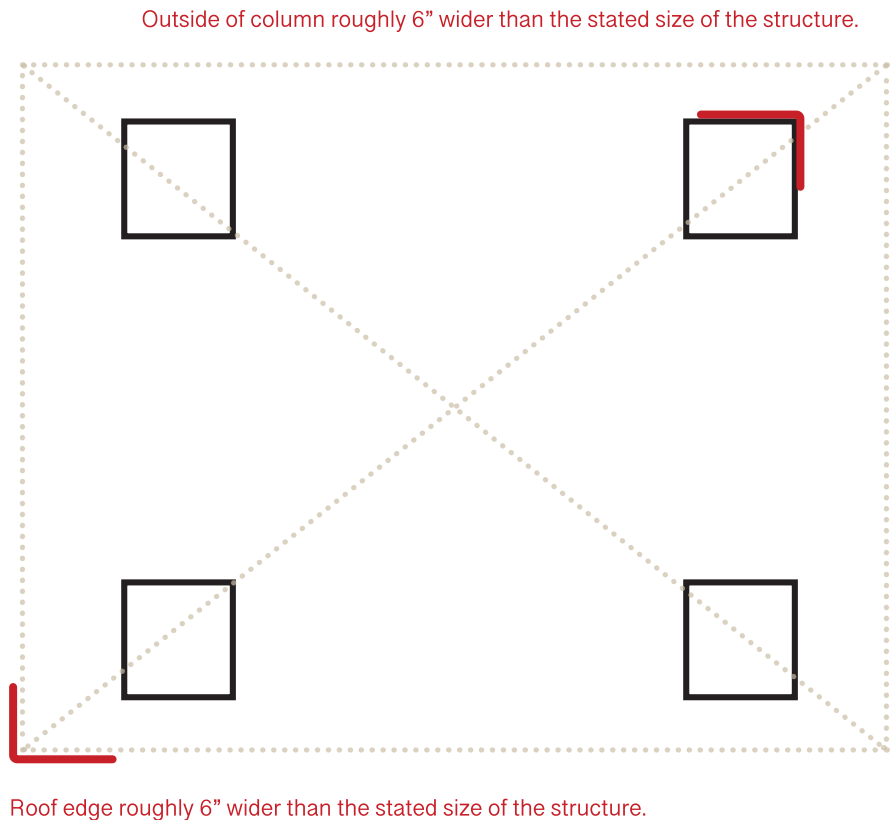

- 8' x 8' - 8' x 20'
- 10' x 10' - 10' x 24'
- 12' x 12' - 12' x 28'
- 14' x 14' - 14' x 32'
- 16' x 16' - 16' x 32'

Sizes

2. CHOOSE YOUR POST

Standard Post

6" Post Base

36" Decor Post Base

Tapered Post

White